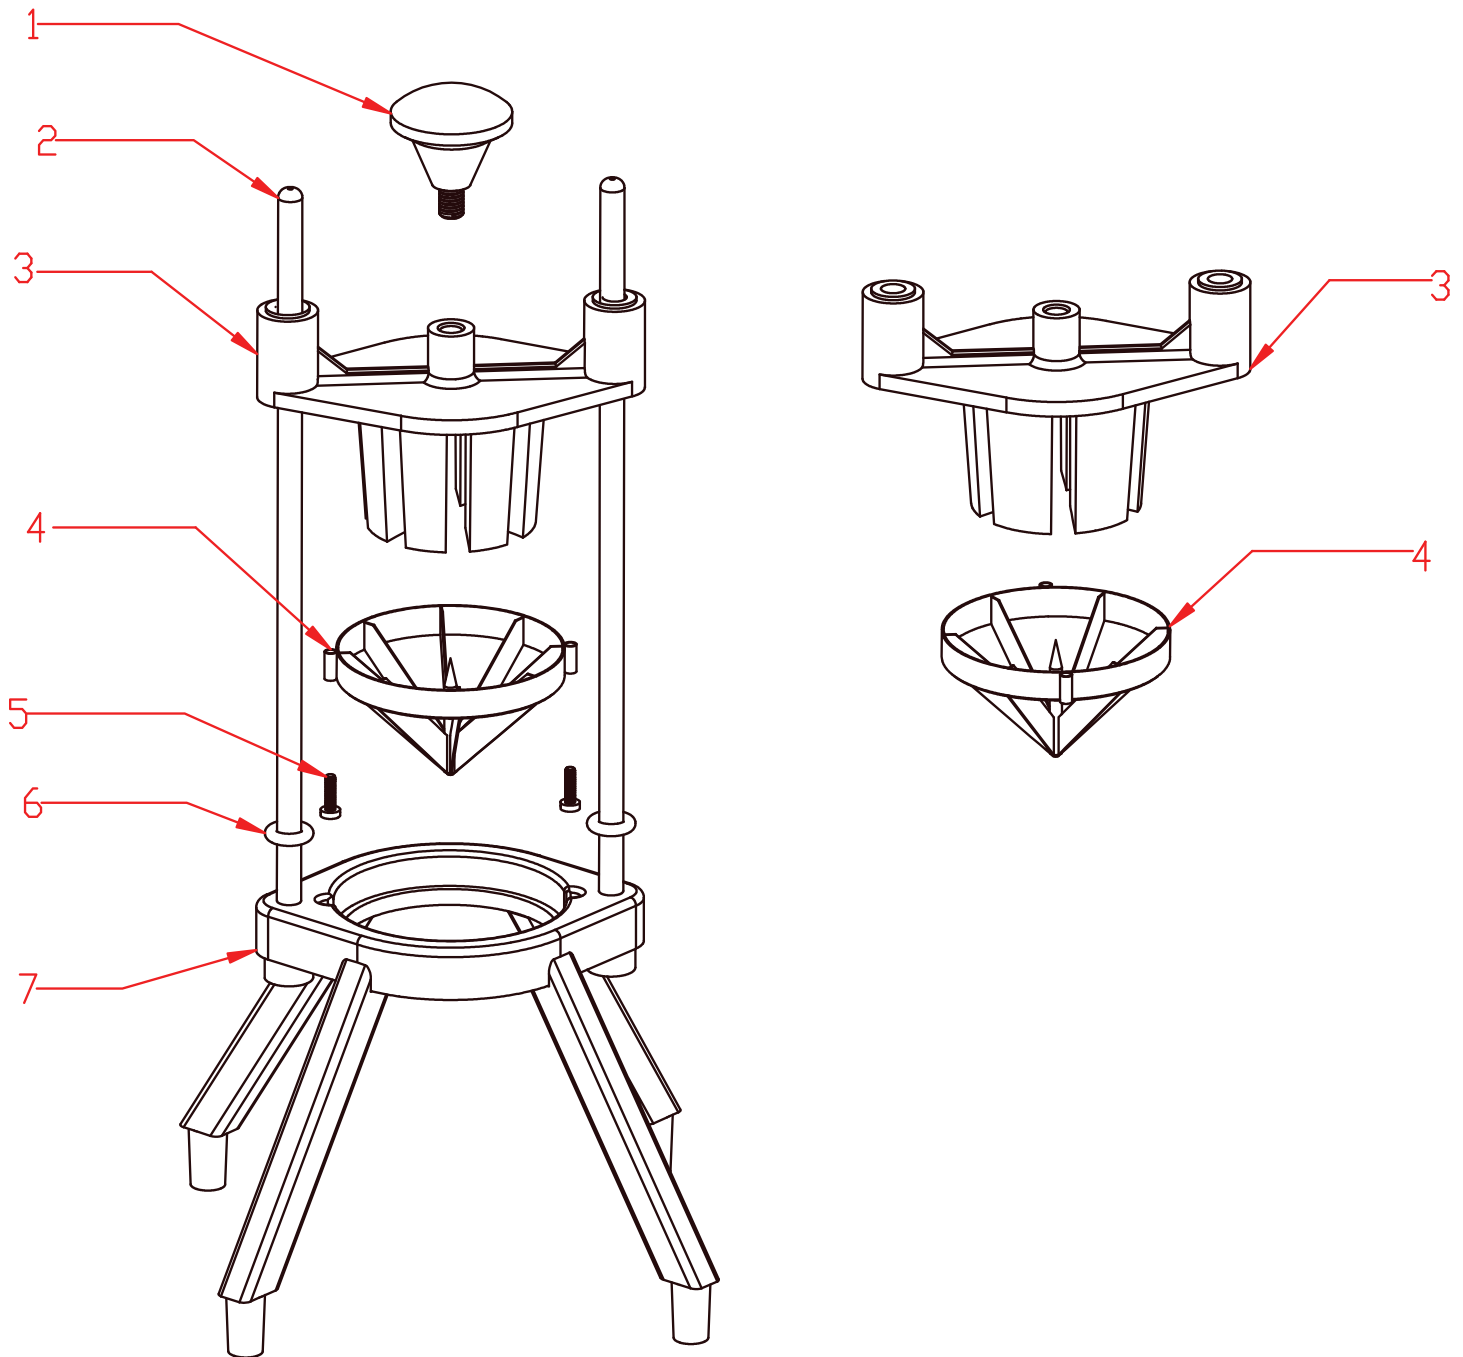

Parts Breakdown

Item 41864

Parts Breakdown

Item 41864

Item No.	Description	Position	Item No.	Description	Position	Item No.	Description	Position
76945	Knob for 41864	1	76948	Blade for 41864	4	76951	Frame for 41864	7
76946	Guide Rod for 41864	2	76949	Screw for 41864	5			
76947	Push Block for 41864	3	76950	Ring for 41864	6			